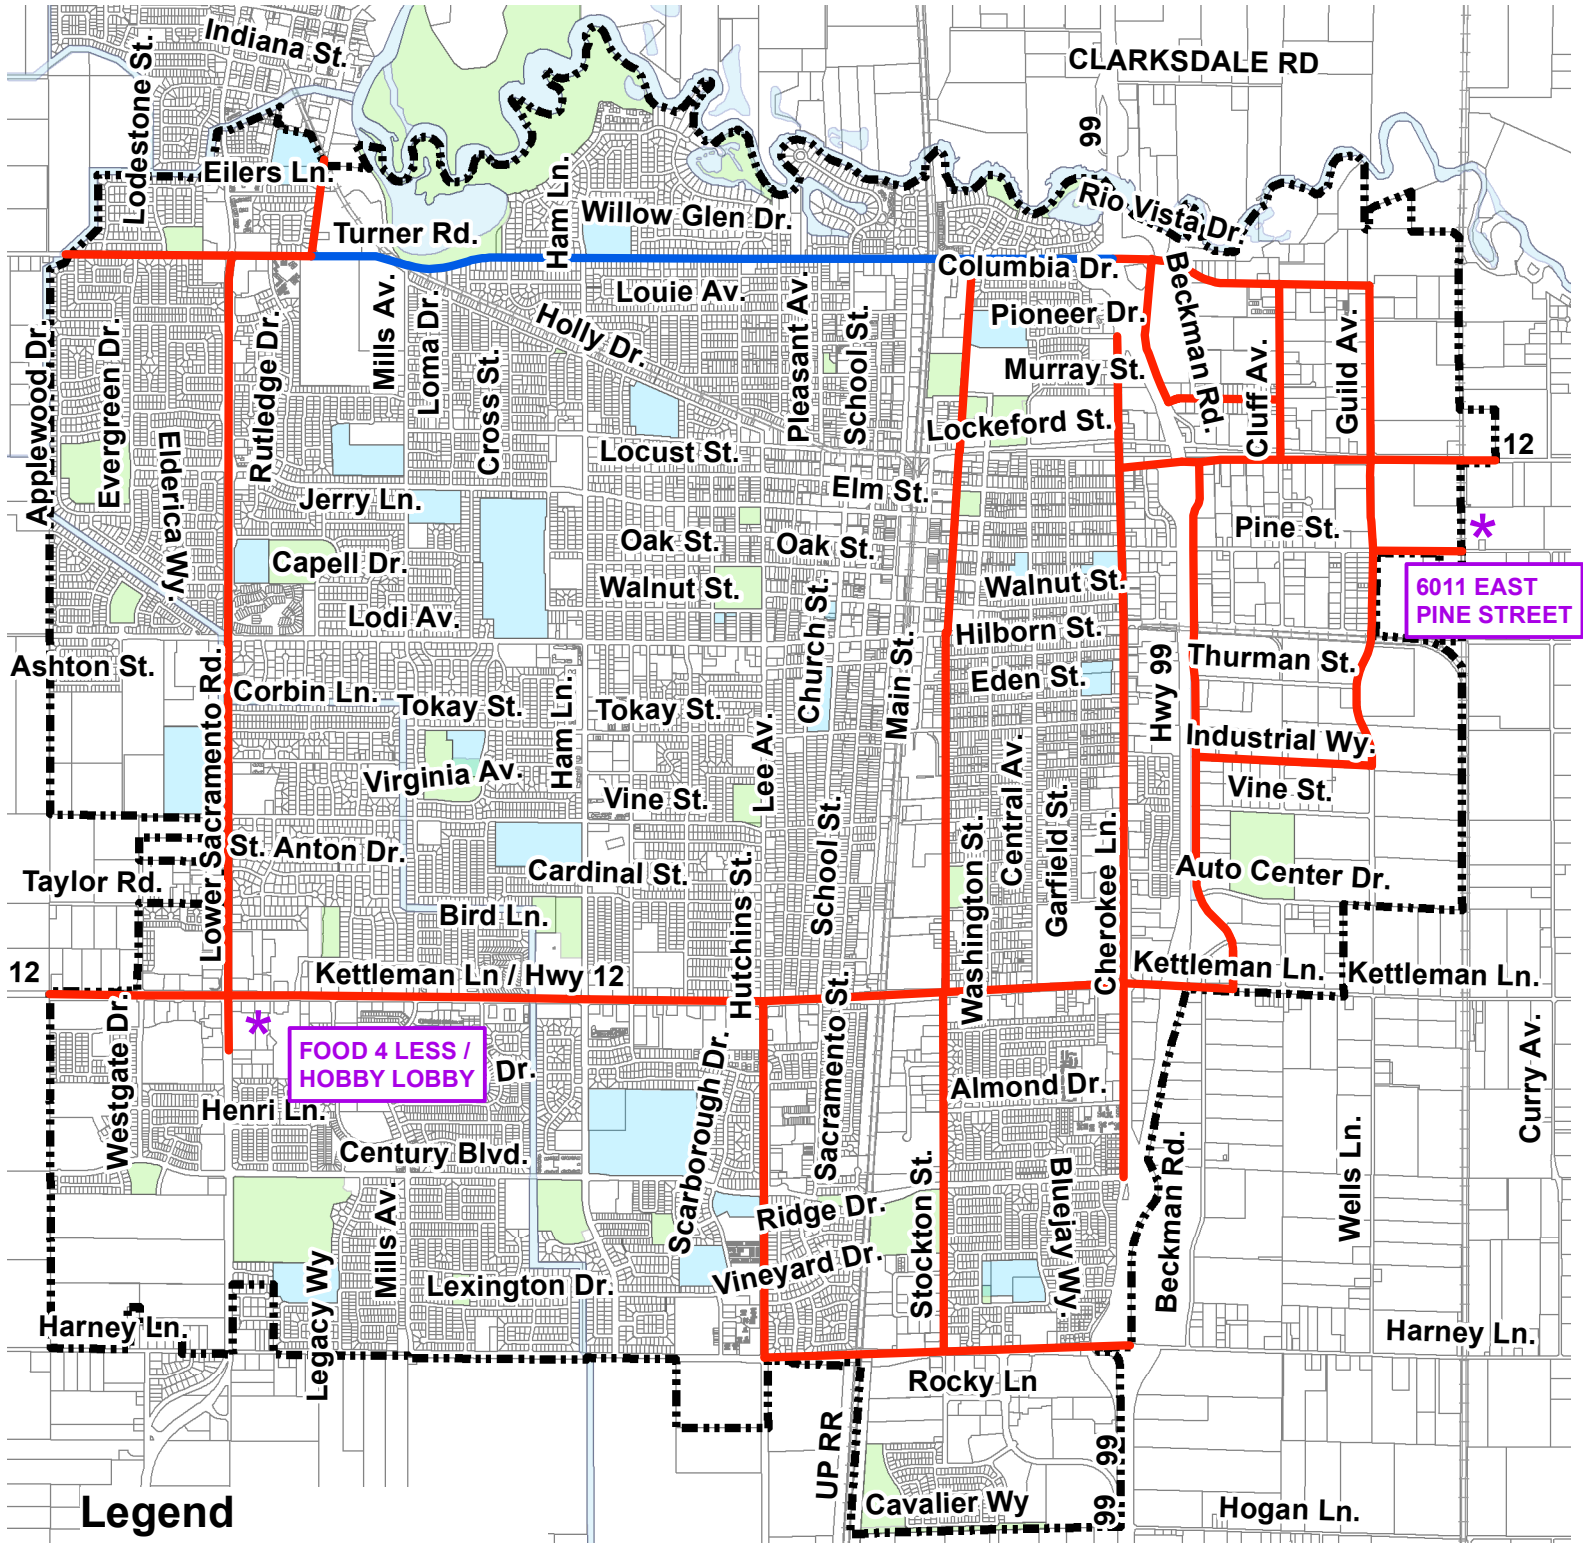

# STAA TRUCK ROUTES

## Legend

- STAA Route
- STAA Route (Single Axle)
- \* - 24/7 Turn Around

**NOTE:**  
Trucks over two axles are prohibited on Turner Road from Lower Sacramento Road (north) to Highway 99 southbound ramps (Except pick-ups and deliveries within City limits)