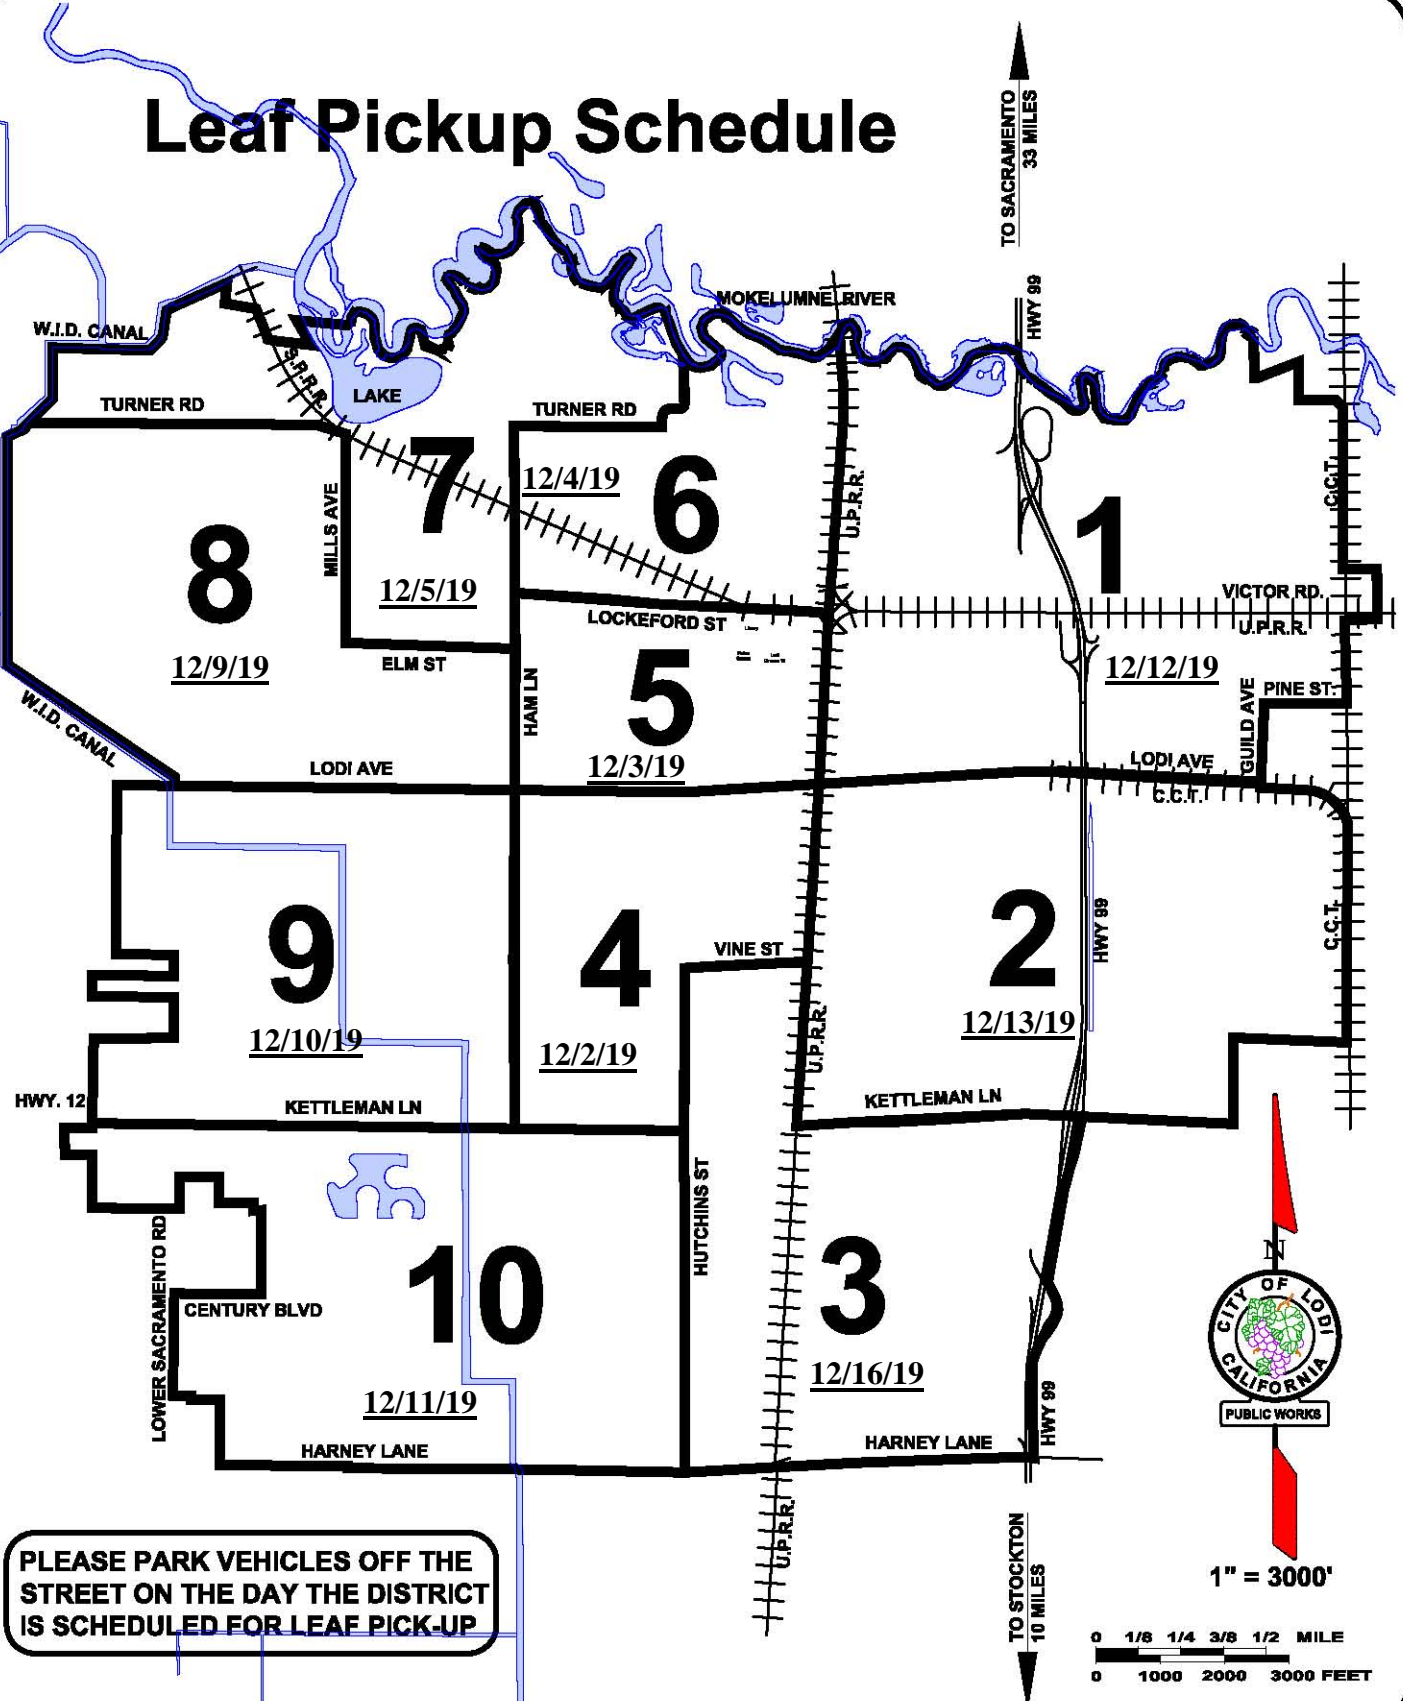

CITY OF LODI
PUBLIC WORKS DEPARTMENT

Leaf
Pick-up
Schedule

Leaf Pickup Schedule

PLEASE PARK VEHICLES OFF THE STREET ON THE DAY THE DISTRICT IS SCHEDULED FOR LEAF PICK-UP

1" = 3000'